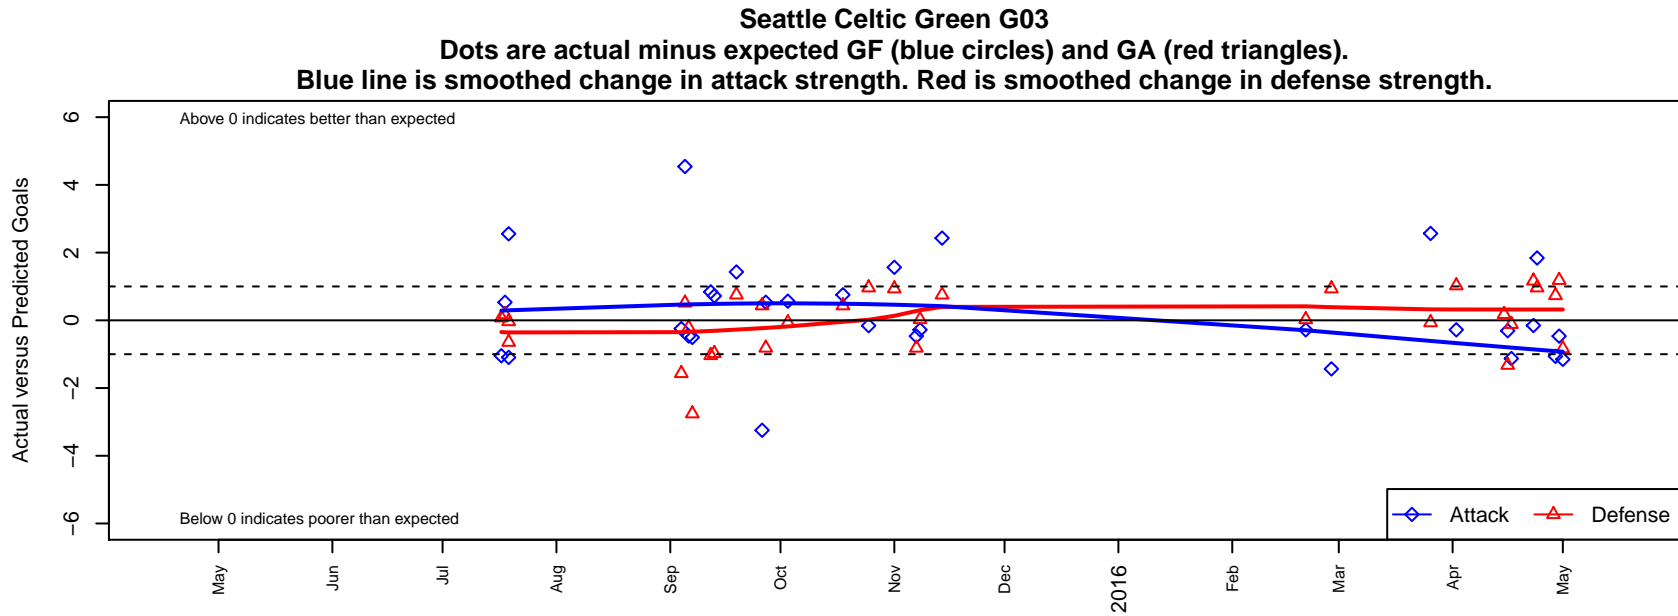

**attack and defense variance (black dot)
relative to other teams
and top 10 in region**

**attack and defense rating
relative to others at age
and all opponents in last 13 months**

Seattle Celtic Green G03

Seattle Celtic
Seattle, WA
G03 total strength=948
attack=1.66 defense=1.68
fall league = PSPL WSPL U12
spr league = Spr PSPL SuperLeague U12

alt names used:
Seattle Celtic G03 Green
Seattle Celtic G03 Green
SEATTLE CELTIC G03 GREEN (WA)
Seattle Celtic G03 Green
SEATTLE CELTIC G03 GREEN (WA)

Venues played:
2015 Nike Crossfire Challenge Gold Group U12
2015 Labor Day Cup GU12 Gold
2015 PSPL WSPL U12
2015 Spr PSPL SuperLeague U12
2015 WA Cup GU12 Gold/Silver U12