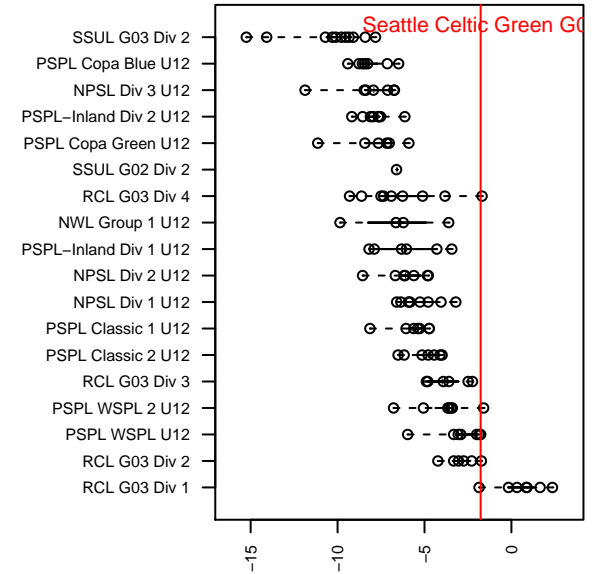

**attack and defense rating
relative to others at age
and all opponents in last 13 months**